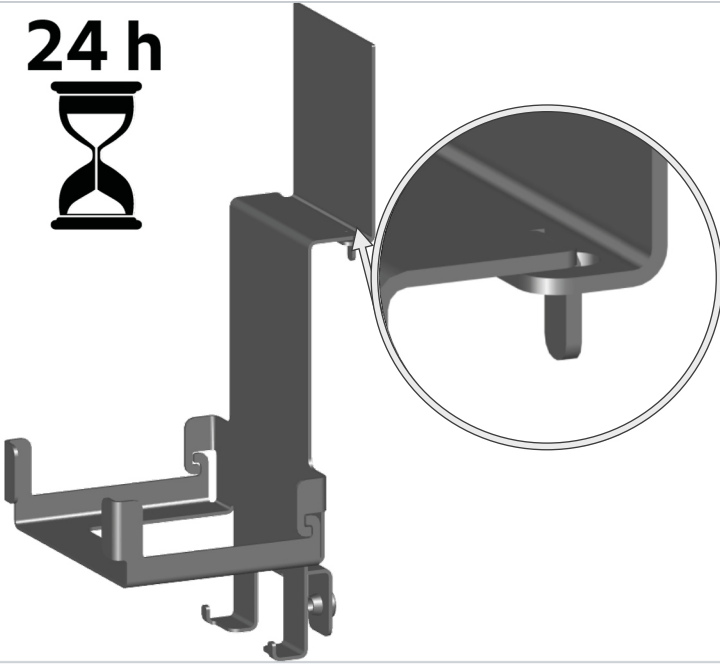

# Vario Smoker

Original-Installationsanleitung

Original Installation Manual

#	V
60.73.008	200 -240V
60.73.010	100 - 127V
60.75.345	200 - 240V

24 h

6-1/1 - 20-1/1  
6 half size - 20 half size  
Combi-Duo

**RATIONAL AG**