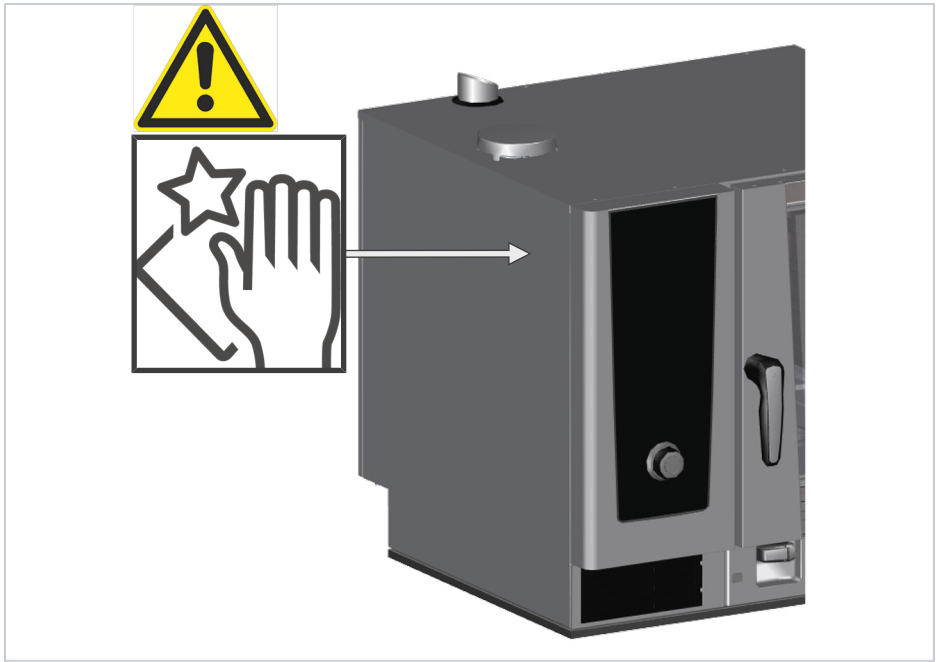

# Vario Smoker

Original-Installationsanleitung

Original Installation Manual

#	V
60.73.008	200 -240V
60.73.010	100 - 127V
60.75.345	200 - 240V

24 h

6-1/1 - 20-1/1  
6 half size - 20 half size  
Combi-Duo

**RATIONAL AG**