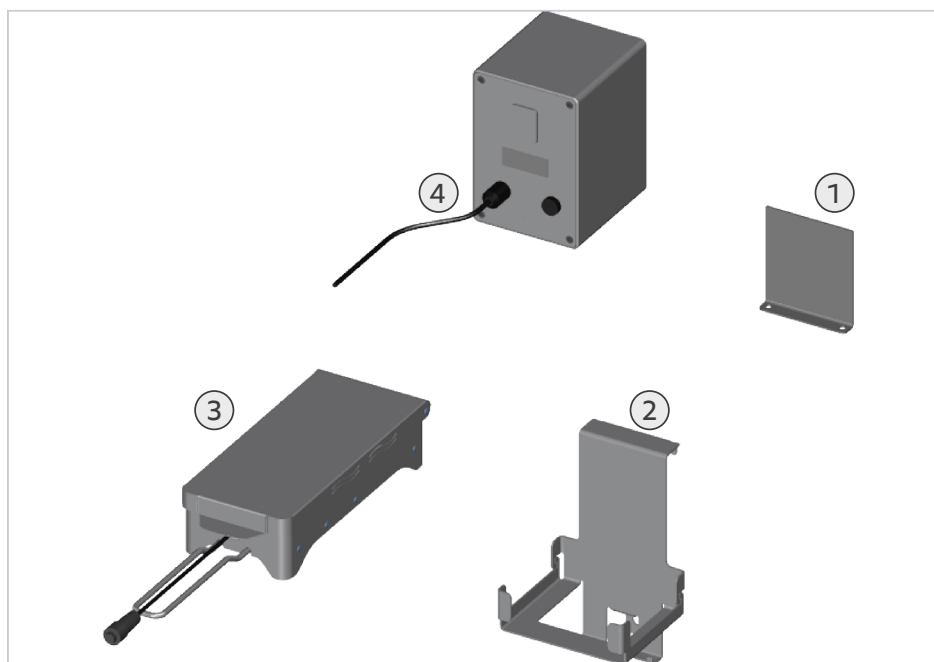

# Vario Smoker

Original-Installationsanleitung

Original Installation Manual

#	V
60.73.008	200 -240V
60.73.010	100 - 127V
60.75.345	200 - 240V

24 h

6-1/1 - 20-1/1  
6 half size - 20 half size  
Combi-Duo

**RATIONAL AG**