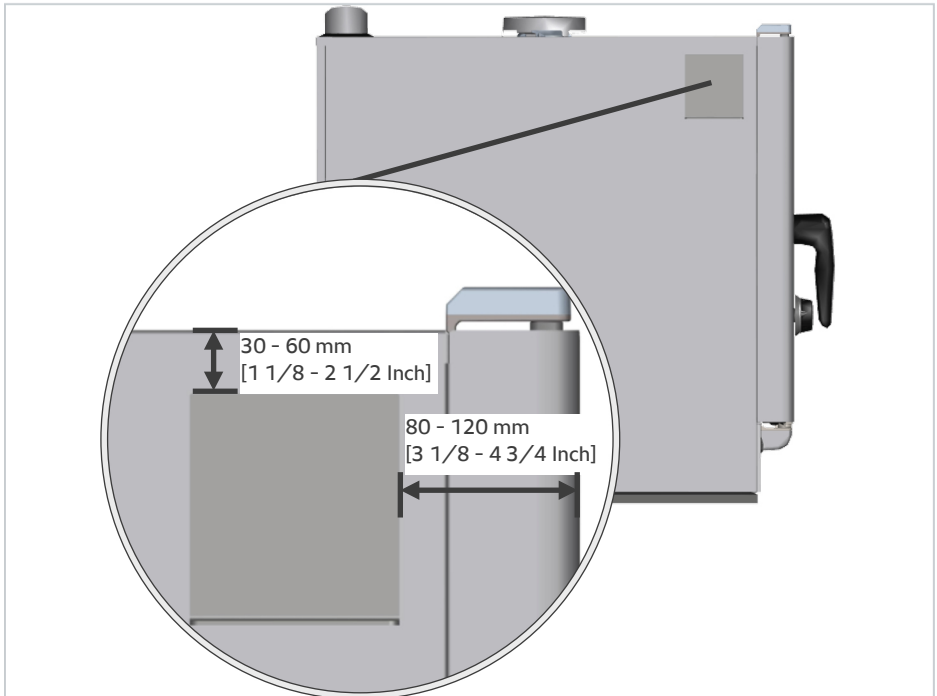

# Vario Smoker

Original-Installationsanleitung

Original Installation Manual

#	V
60.73.008	200 -240V
60.73.010	100 - 127V
60.75.345	200 - 240V

24 h

6-1/1 - 20-1/1  
6 half size - 20 half size  
Combi-Duo

**RATIONAL AG**