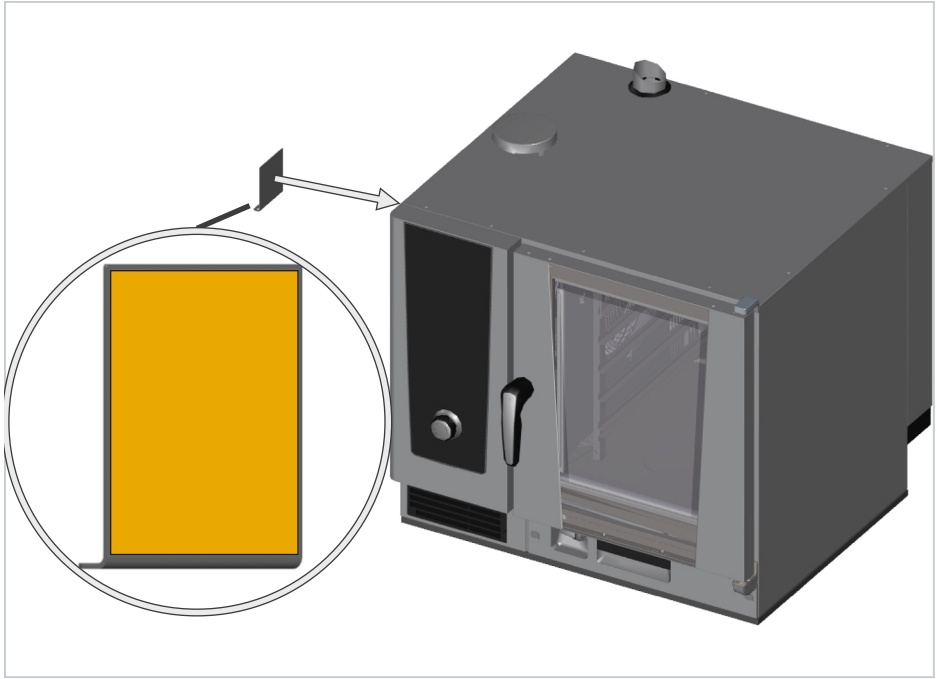

# Vario Smoker

Original-Installationsanleitung

Original Installation Manual

#	V
60.73.008	200 -240V
60.73.010	100 - 127V
60.75.345	200 - 240V

24 h

6-1/1 - 20-1/1  
6 half size - 20 half size  
Combi-Duo

**RATIONAL AG**