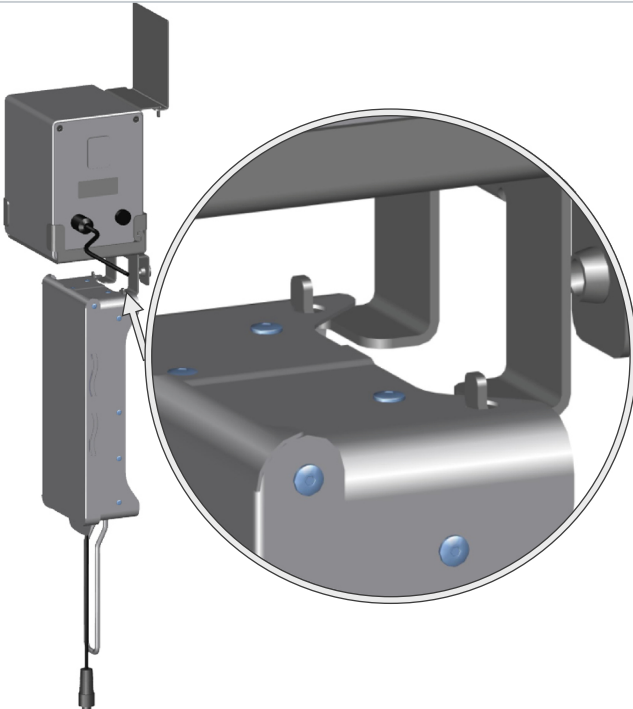

# Vario Smoker

Original-Installationsanleitung

Original Installation Manual

#	V
60.73.008	200 -240V
60.73.010	100 - 127V
60.75.345	200 - 240V

24 h

6-1/1 - 20-1/1  
6 half size - 20 half size  
Combi-Duo

**RATIONAL AG**