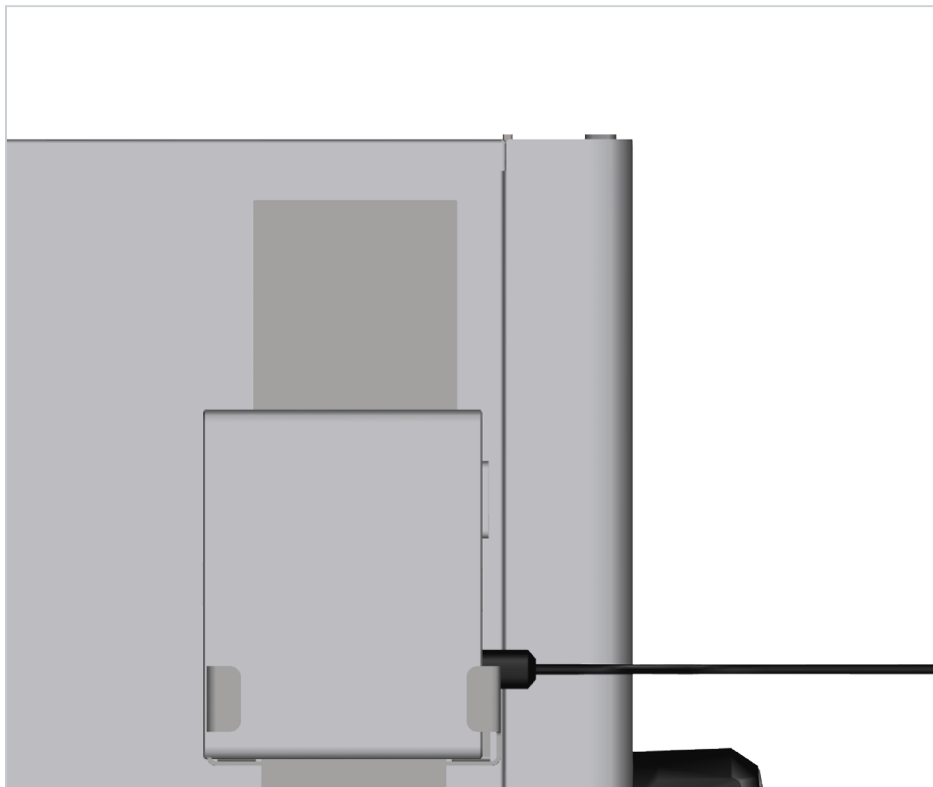

# Vario Smoker

Original-Installationsanleitung

Original Installation Manual

#	V
60.73.008	200 -240V
60.73.010	100 - 127V
60.75.345	200 - 240V

24 h

6-1/1 - 20-1/1  
6 half size - 20 half size  
Combi-Duo

**RATIONAL AG**